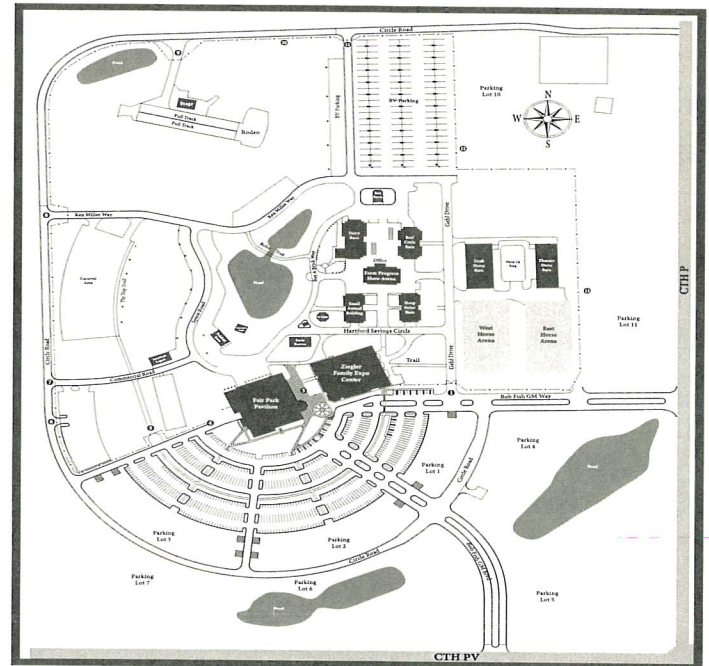

Washington County Fairgrounds
Pavilion Building
3000 Pleasant Valley Rd
West Bend, WI 53095

“ Bring your Airplanes, Cars, Trucks, Boats, Parts etc. We have buyers for all!”