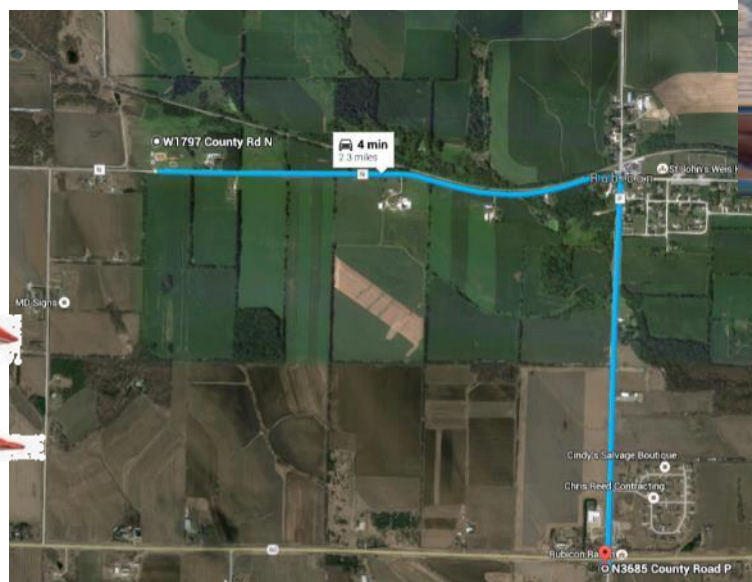

HUGE airplanes down to that teeny tiny park flyer, if it flies **BRING IT!!!**

Come out for a day of fun – (starts at 8am – 3?)

EVEN IF YOU DO NOT FLY!

Location: Rubicon Area Flyers Field

County Hwy “P” North from Highway 60

1.2 miles west of Rubicon on Hwy N. North side of the road

W1688 County Rd N, Rubicon, WI 53027

You can't put a price on fun!!!

Cost: Why would we charge for this?

RAFFLE PRIZES!!!!

You do NOT want to miss our Raffle!